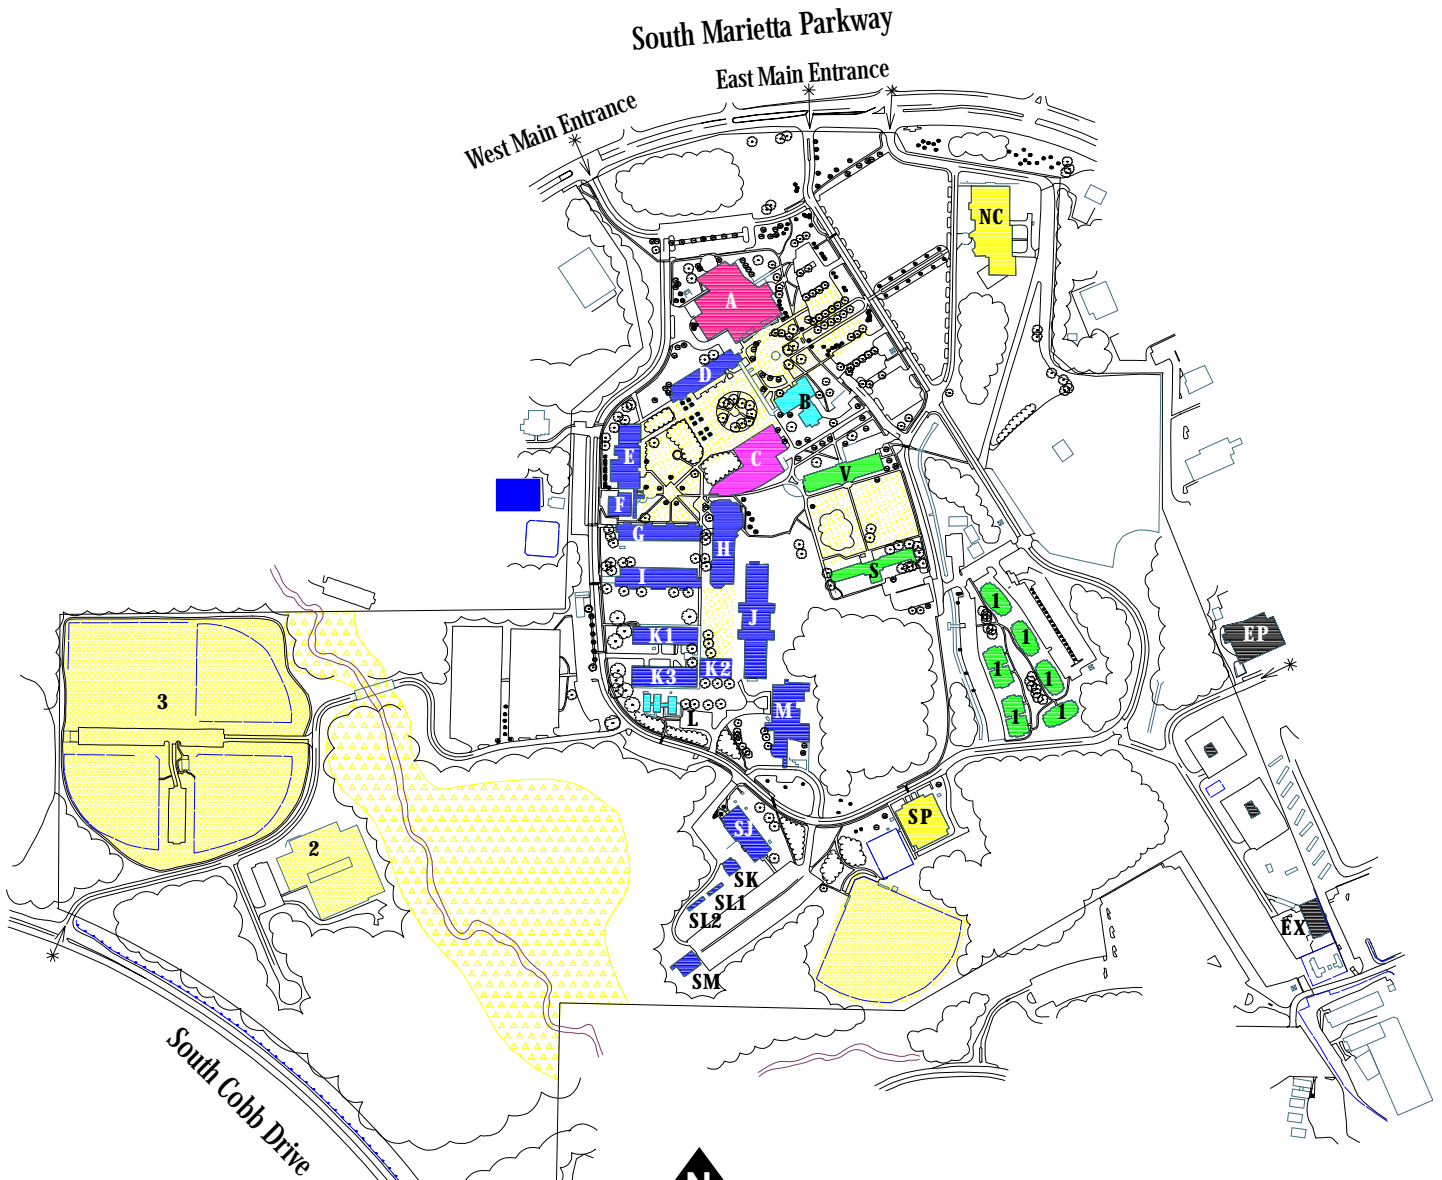

Campus Map

Buildings Index

A Joe Mack Wilson Student Center	L GYSTC & NASA Building
B Administration Building	M Apparel/Textile Building
C Library	NC Recreation and Wellness Center
D Classroom Building	S Howell Hall
E Crawford Building	SJ Civil Building
EP Facilities Building	SK Soils Laboratory
EX Central Receiving	SL Student Projects Buildings
F Continuing Education	SM Wilder Communications Complex
G Electrical Building	SP Gymnasium
H Academic Building	V Norton Hall
I Architecture Building	1 University Commons Apartments
J New Academic Building	2 Tennis Courts
K Mechanical Technology Buildings	3 Recreational Fields